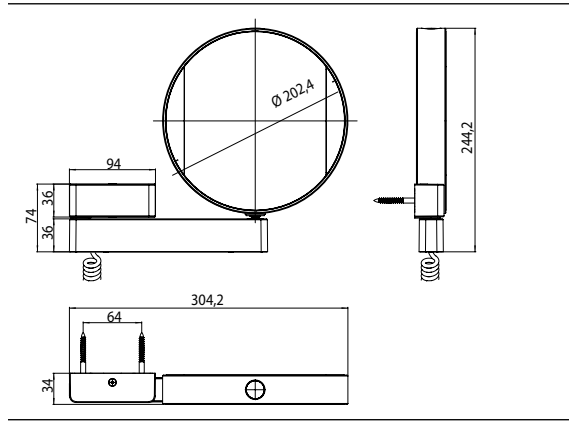

LED-Shaving and cosmetic mirror chrome

Art.No.1095 060 18

Mirrored on both sides: Magnification: 3x and 7x, round, LED-illumination, luminous colour (cold: 6.000 K/warm: 3.000 K) continuously dimmable, on a swivel arm, with helix cable and switch, energy efficiency class: A-A++