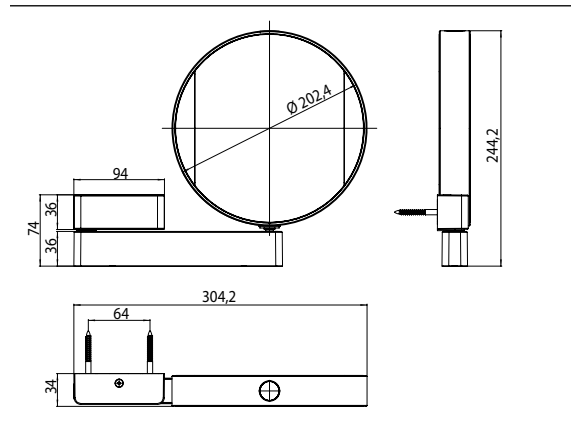

LED-Shaving and cosmetic mirror chrome

Art.No.1095 060 17

Mirrored on both sides: Magnification: 3x and 7x, round, LED-illumination, luminous colour (cold: 6.000 K/warm: 3.000 K) continuously dimmable, on a swivel arm, with direct connection, energy efficiency class: A-A++