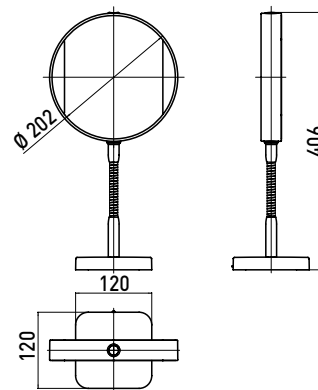

## Shaving and cosmetic mirror chrome

Art.No.1095 060 13

Mirrored on both sides: Magnification: 3x and 7x, round, LED-Illumination, luminous colour (cold: 6.000 K/warm: 3.000 K) continuously dimmable, standing type with flex arm, energy efficiency class: A-A++