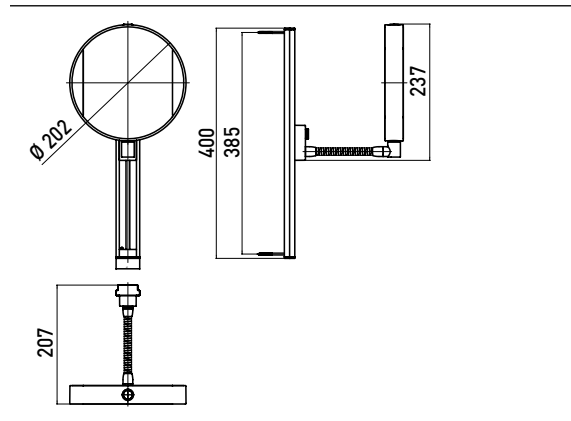

Shaving and cosmetic mirror chrome

Art.No.1095 060 12

Mirrored on both sides: Magnification: 3x and 7x, round, LED-Illumination, luminous colour (cold: 6.000 K/warm: 3.000 K) continuously dimmable, on a flex arm, with slide rail for height adjustment, energy efficiency class: A-A++