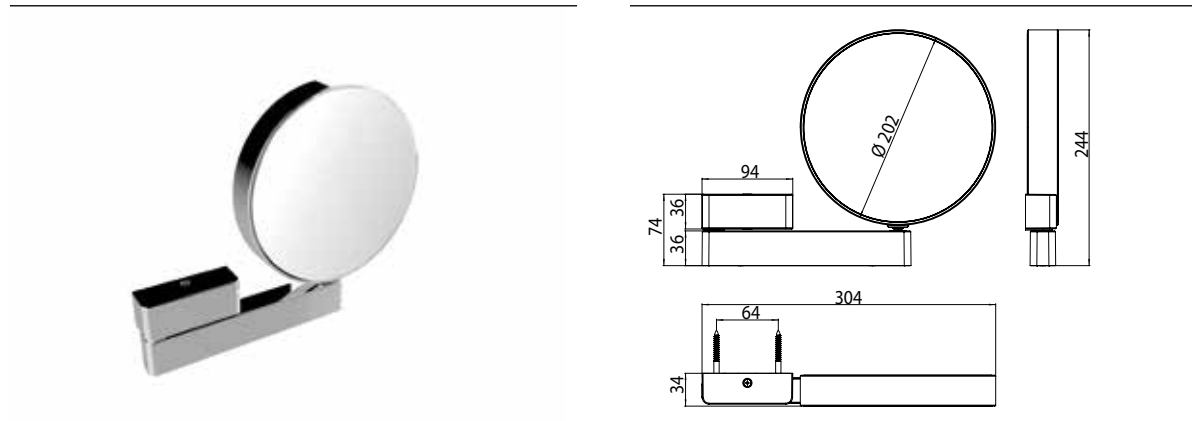

Shaving and cosmetic mirror chrome

Art.No.1095 001 17

Mirrored on both sides: Magnification: 3x and 7x, round, on a swivel arm