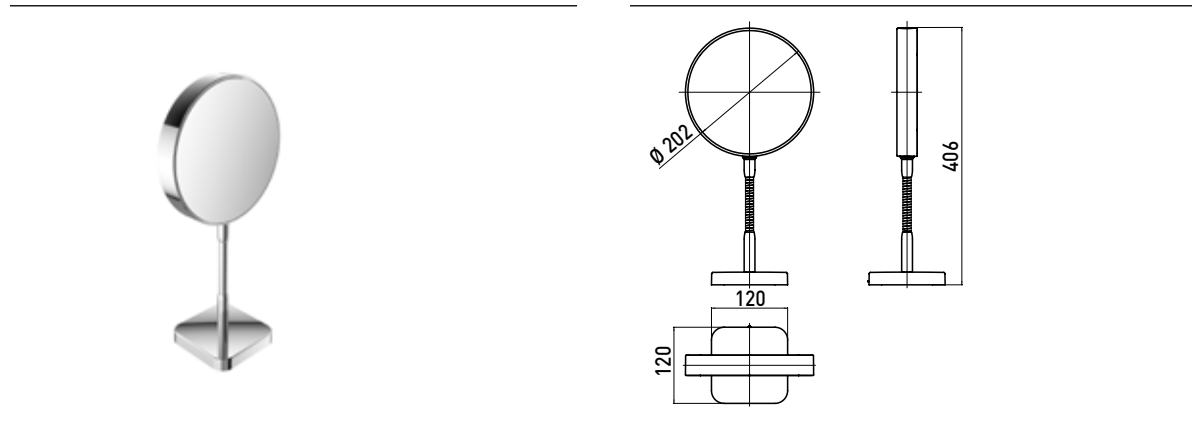

Shaving and cosmetic mirror chrome

Art.No.1095 001 16

3- and 7 magnifying glass, standing type, not illuminated