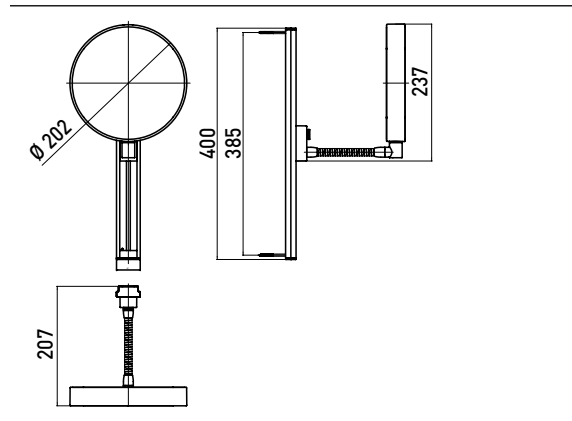

Shaving and cosmetic mirror chrome

Art.No.1095 001 15

3- and 7 magnifying glass, height adjustable, not illuminated