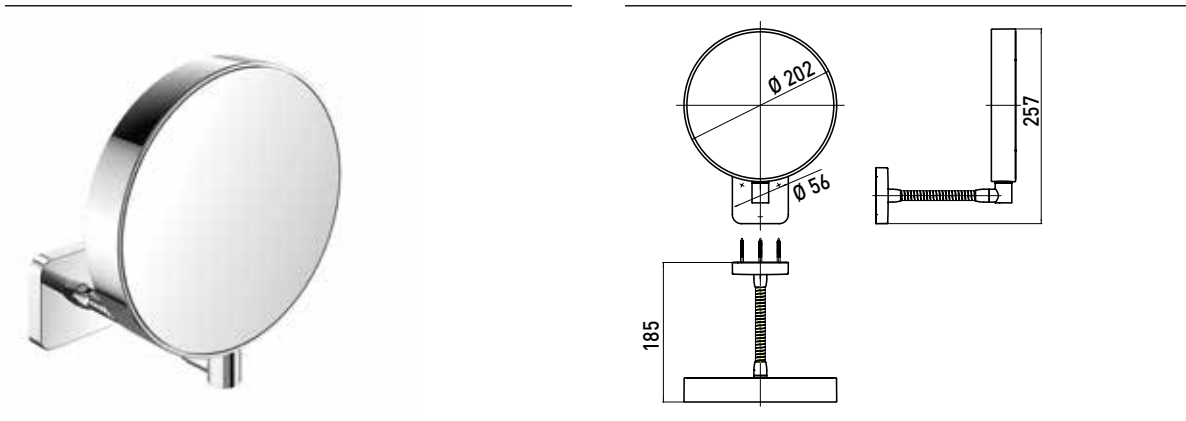

## Shaving and cosmetic mirror chrome

Art.No.1095 001 14

3- and 7 magnifying glass, with flex arm, not illuminated