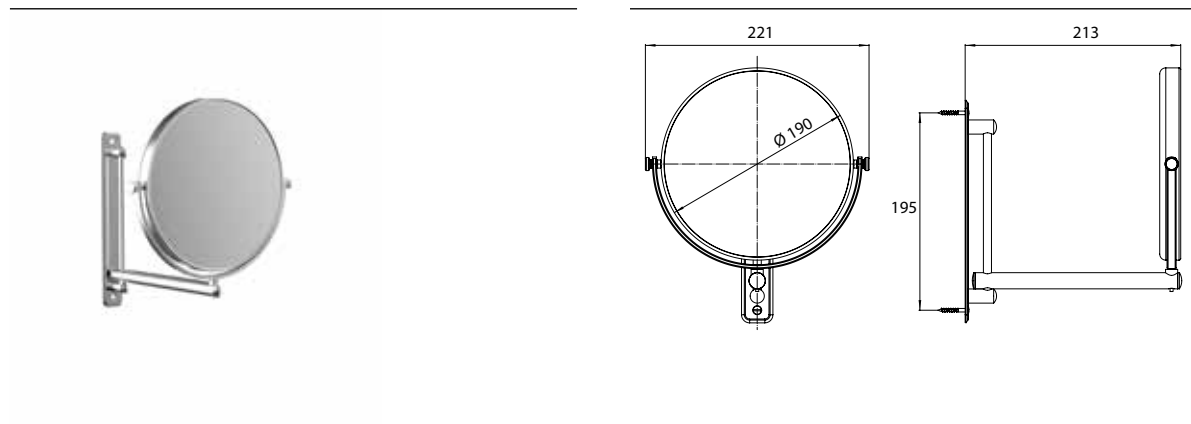

Shaving and cosmetic mirror chrome

Art.No.1094 001 01

one arm, round, $\varnothing 190$ mm, 3 magnifying glass, hight adjustable