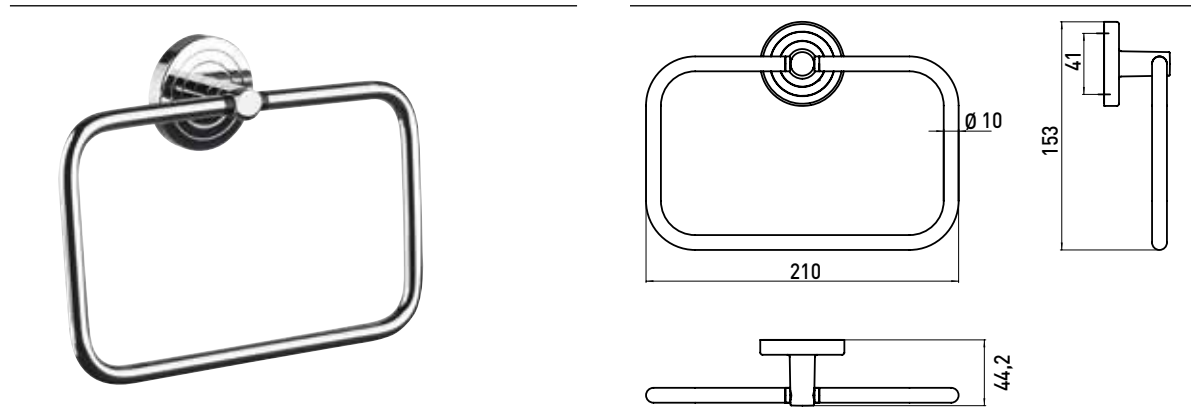

Towel ring, adjustable chrome

Art.No.0755 001 00