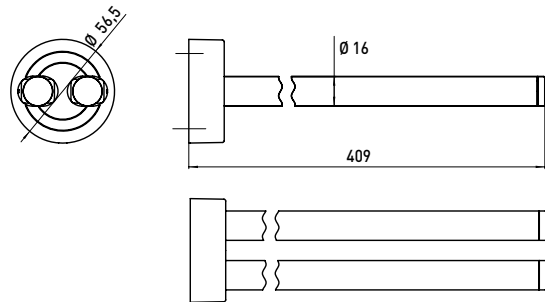

Towel holder, 410 mm chrome

Art.No.0750 001 41

turnable