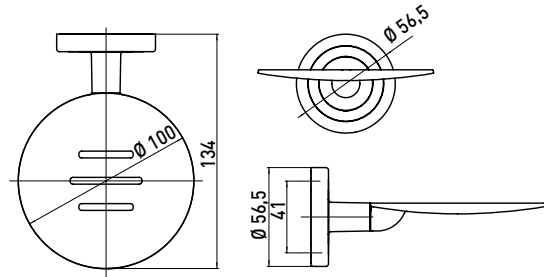

Soap holder, theft protected, metal plate chrome

Art.No.0730 001 02