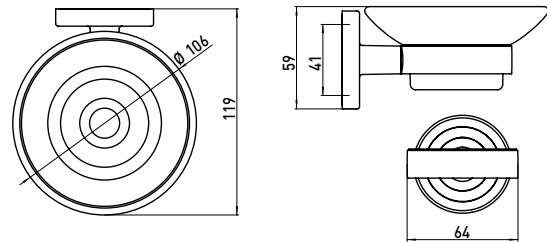

Soap holder, crystal glass, clear chrome

Art.No.0730 001 00