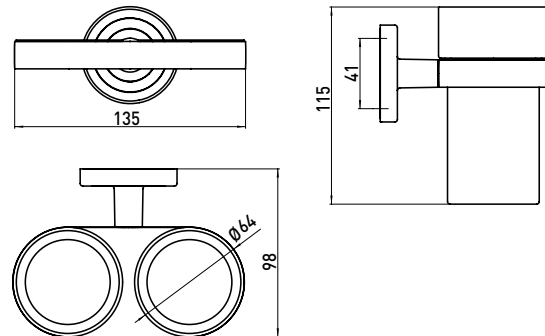

Double glass holder glasses crystal glass clear chrome

Art.No.0725 001 00