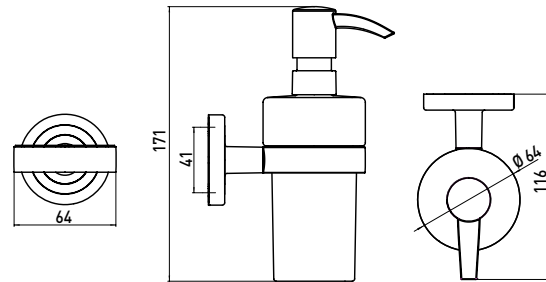

Liquid soap dispenser chrome

Art.No.0721 001 02

Container of white plastic, pump unit plastic, 245 ml