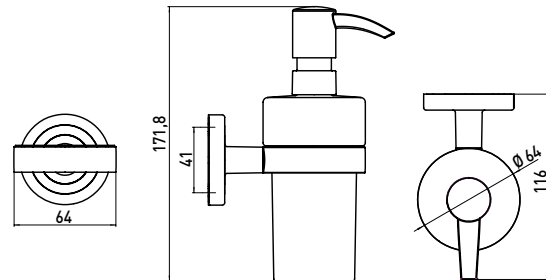

Liquid soap dispenser chrome

Art.No.0721 001 01

Container crystal clear, pump unit plastic, 130 ml