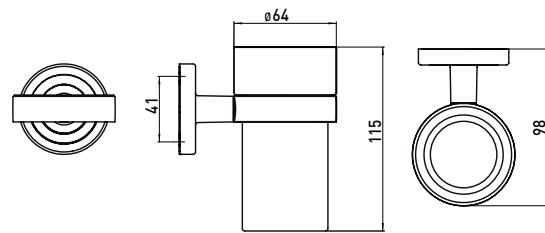

Glass holder chrome

Art.No.0720 001 00

crystal glass, clear