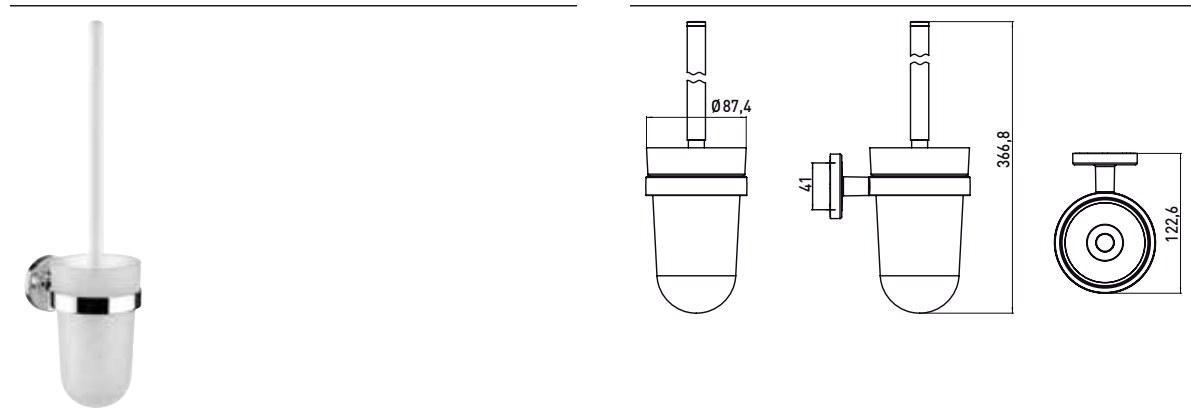

Toilet brush holder, bowl of white plastic, brush grip white, wall mounted chrome

Art.No.0715 001 01