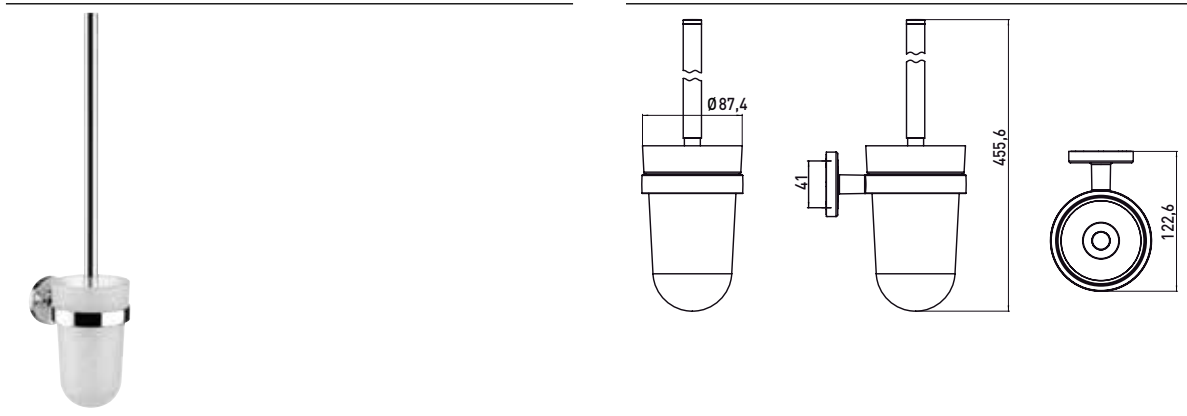

Toilet brush holder, bowl of satin crystal, brush grip chrome, wall mounted chrome

Art.No.0715 001 00