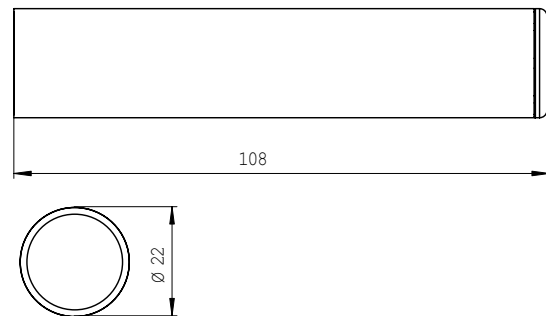

Spare paper holder chrome

Art.No.0705 001 00