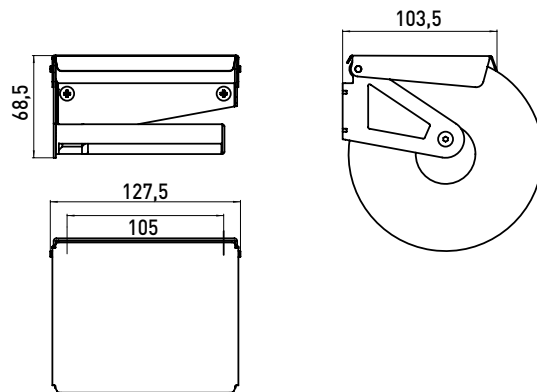

Paper holder with cover chrome

Art.No.0700 001 01

and roll