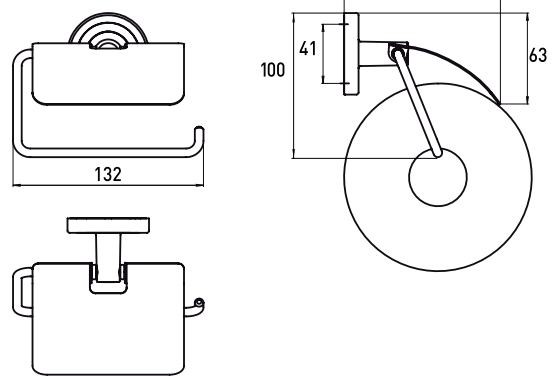

Paper holder with cover chrome

Art.No.0700 001 00