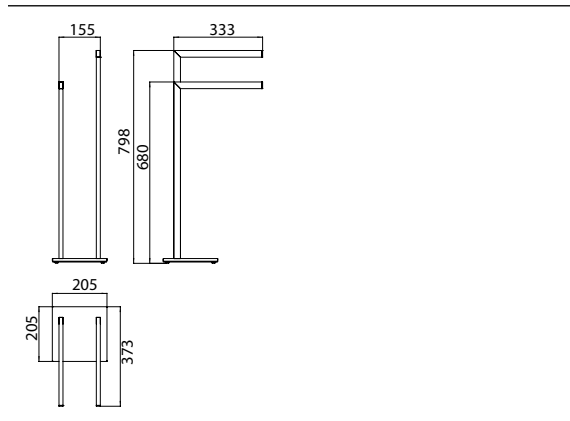

Towel holder chrome

Art.No.0581 001 01

standing type