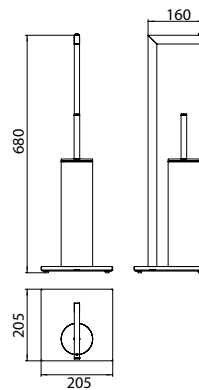

Paper holder, Toilet brush set with cover, standing type chrome

Art.No.0580 001 01