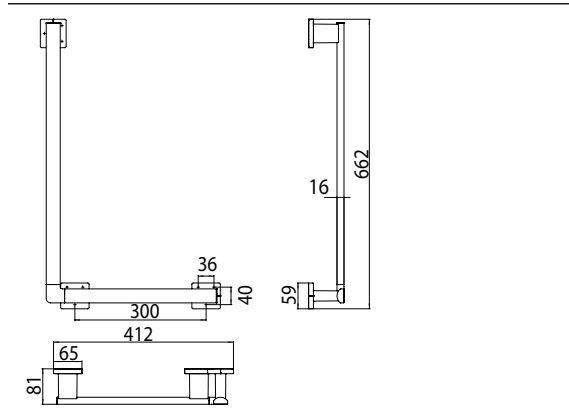

Corner grip, right, 90° chrome

Art.No.0570 001 07

Fastening material: 9x 6KT wood screw \varnothing 6 x 70, 9x Fischer dowel UX 8 x 50