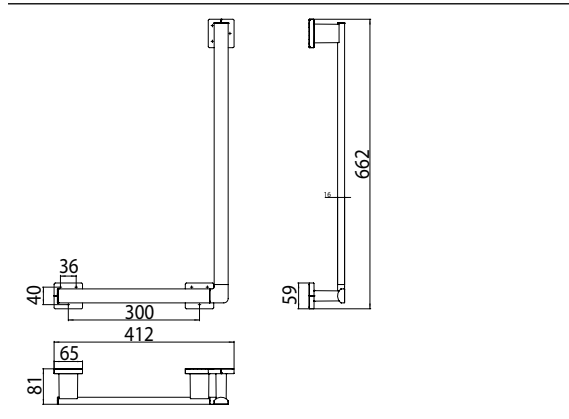

Corner grip, left, 90° chrome

Art.No.0570 001 06

Fastening material: 9x 6KT wood screw \varnothing 6 x 70, 9x Fischer dowel UX 8 x 50