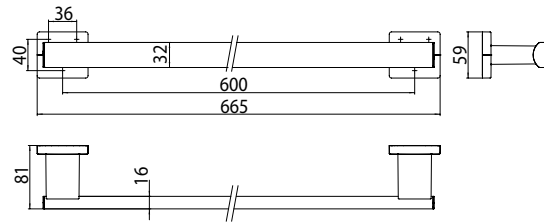

Bath grip, 600 mm chrome

Art.No.0570 001 02

Fastening material: 6x 6KT wood screw  $\varnothing$  6 x 70, 6x Fischer dowel UX 8 x 50