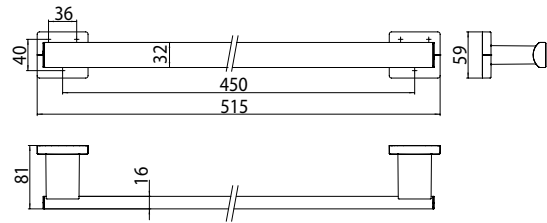

Bath grip, 450 mm chrome

Art.No.0570 001 01

Fastening material: 6x 6KT wood screw  $\varnothing$  6 x 70, 6x Fischer dowel UX 8 x 50