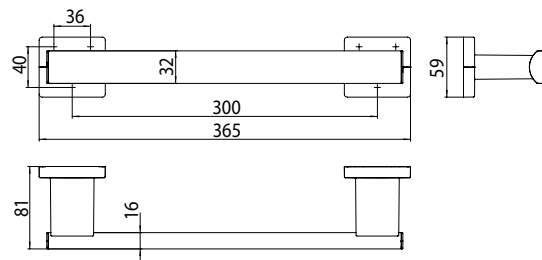

Bath grip, 300 mm chrome

Art.No.0570 001 00

Fastening material: 6x 6KT wood screw \varnothing 6 x 70, 6x Fischer dowel UX 8 x 50