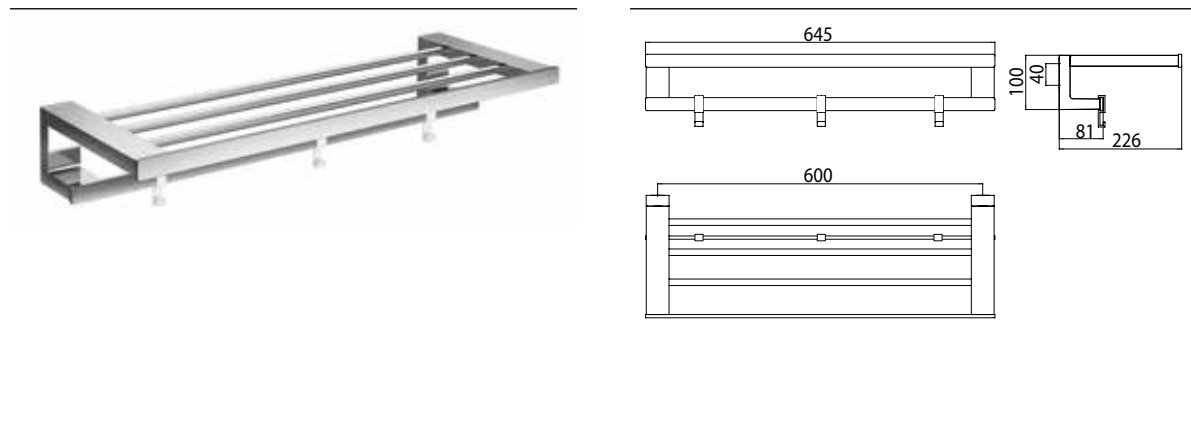

Bath towel rack with bath towel holder 600 mm chrome

Art.No.0568 001 60

with 3 detachable hooks, white