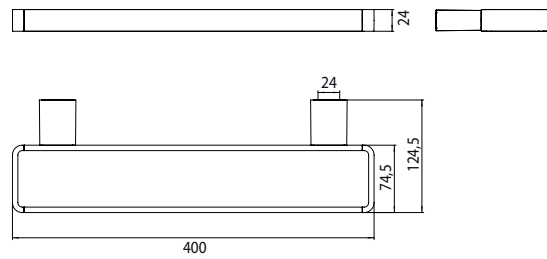

Rail system chrome

Art.No.0566 001 40

400 mm