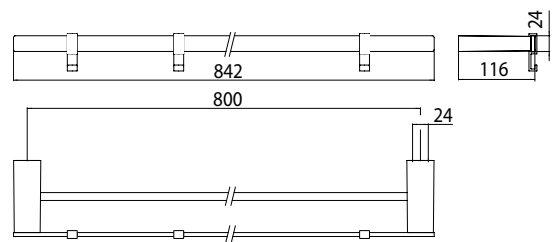

Double bath towel holder, 842 mm chrome

Art.No.0561 001 80

with 3 detachable hooks, white