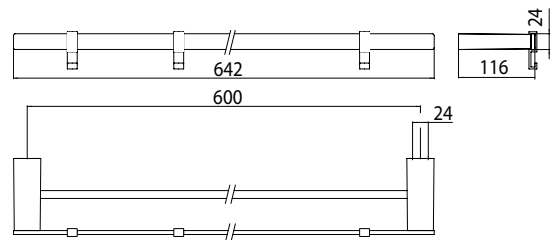

Double bath towel holder, 642 mm chrome

Art.No.0561 001 60

with 3 detachable hooks, white