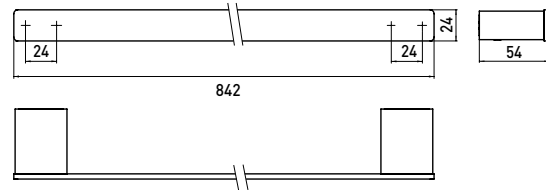

Bath towel holder 842 mm black

Art.No.0560 133 80