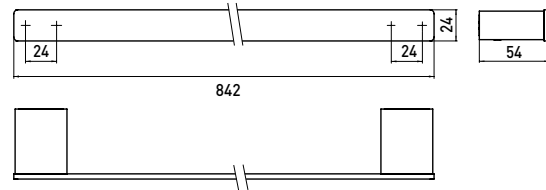

Bath towel holder 842 mm emco-steel

Art.No.0560 016 80