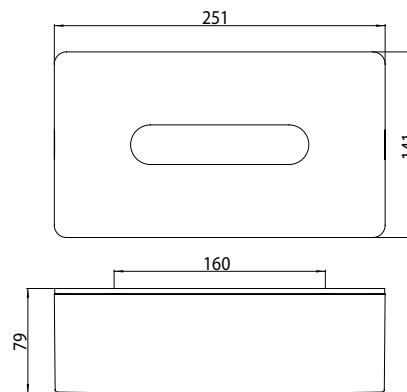

Tissue-Box chrome

Art.No.0557 001 00

wall mounted, bowl chrome