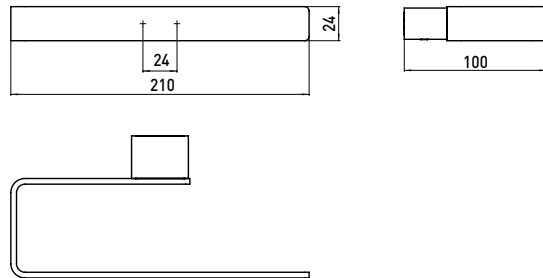

Towel ring, fixed black

Art.No.0555 133 00