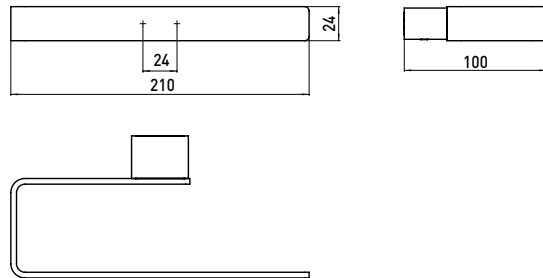

Towel ring, fixed emco-steel

Art.No.0555 016 00