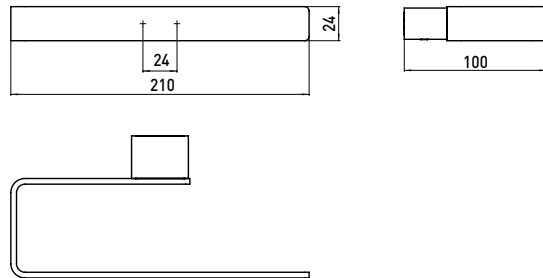

Towel ring, fixed chrome

Art.No.0555 001 00