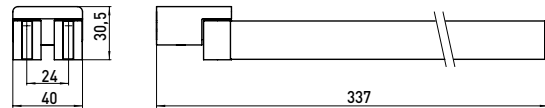

Towel holder, 310 mm black

Art.No.0550 133 31

swiveling