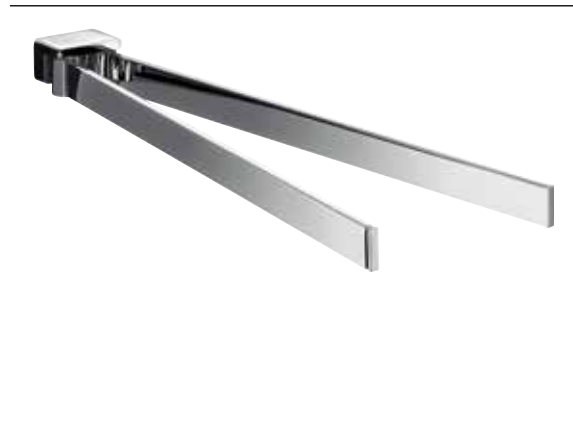

Towel holder, 410 mm emco-steel

Art.No.0550 016 41

swiveling