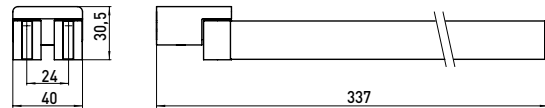

Towel holder, 310 mm emco-steel

Art.No.0550 016 31

swiveling