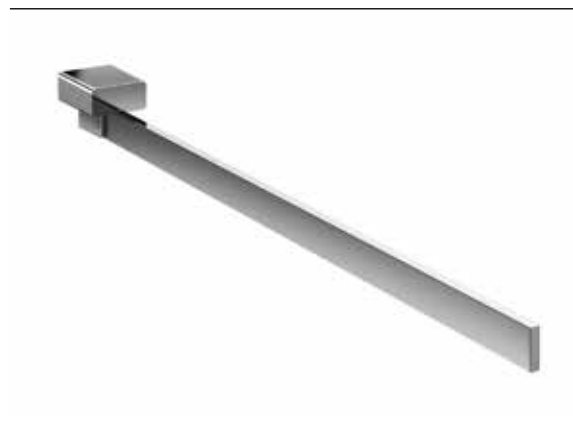

Towel holder chrome

Art.No.0550 001 42

410 mm, 1-arm, fixed