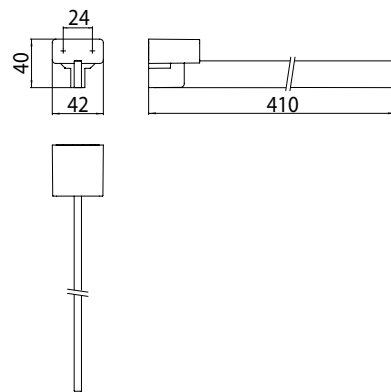

Towel holder chrome

Art.No.0550 001 42

410 mm, 1-arm, fixed