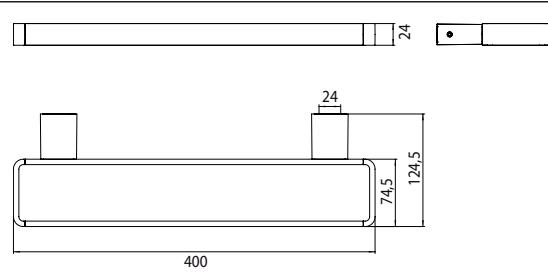

Towel holder chrome

Art.No.0550 001 40

vertical, 400 mm