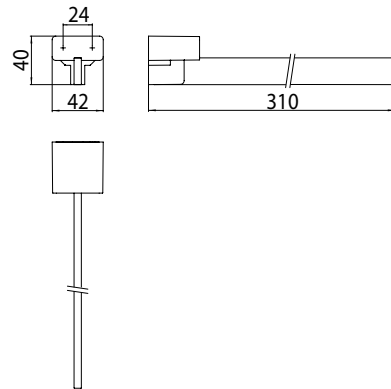

Towel holder chrome

Art.No.0550 001 32

310 mm, 1-arm, fixed