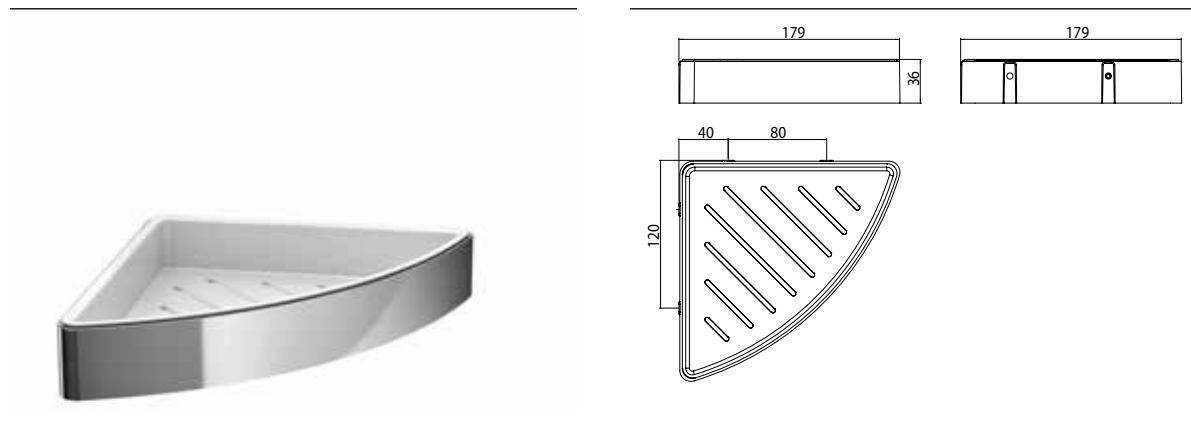

Corner sponge dish, hidden wall fastening black

Art.No.0545 133 03

with detachable synthetic insert