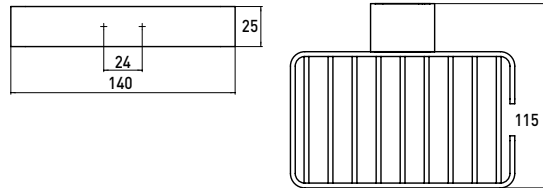

Soap holder chrome

Art.No.0545 001 00