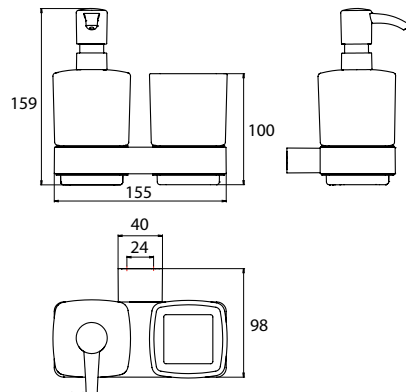

Glass holder / soap dispenser chrome

Art.No.0531 001 00

Satin crystal