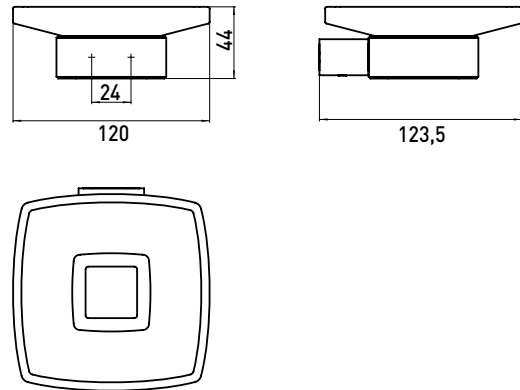

Soap holder black

Art.No.0530 133 00

Satin crystal, wall mounted