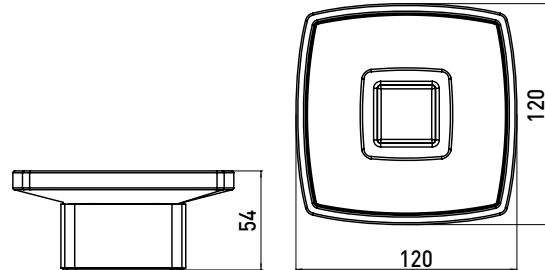

Soap holder emco-steel

Art.No.0530 016 01

Satin crystal, standing type